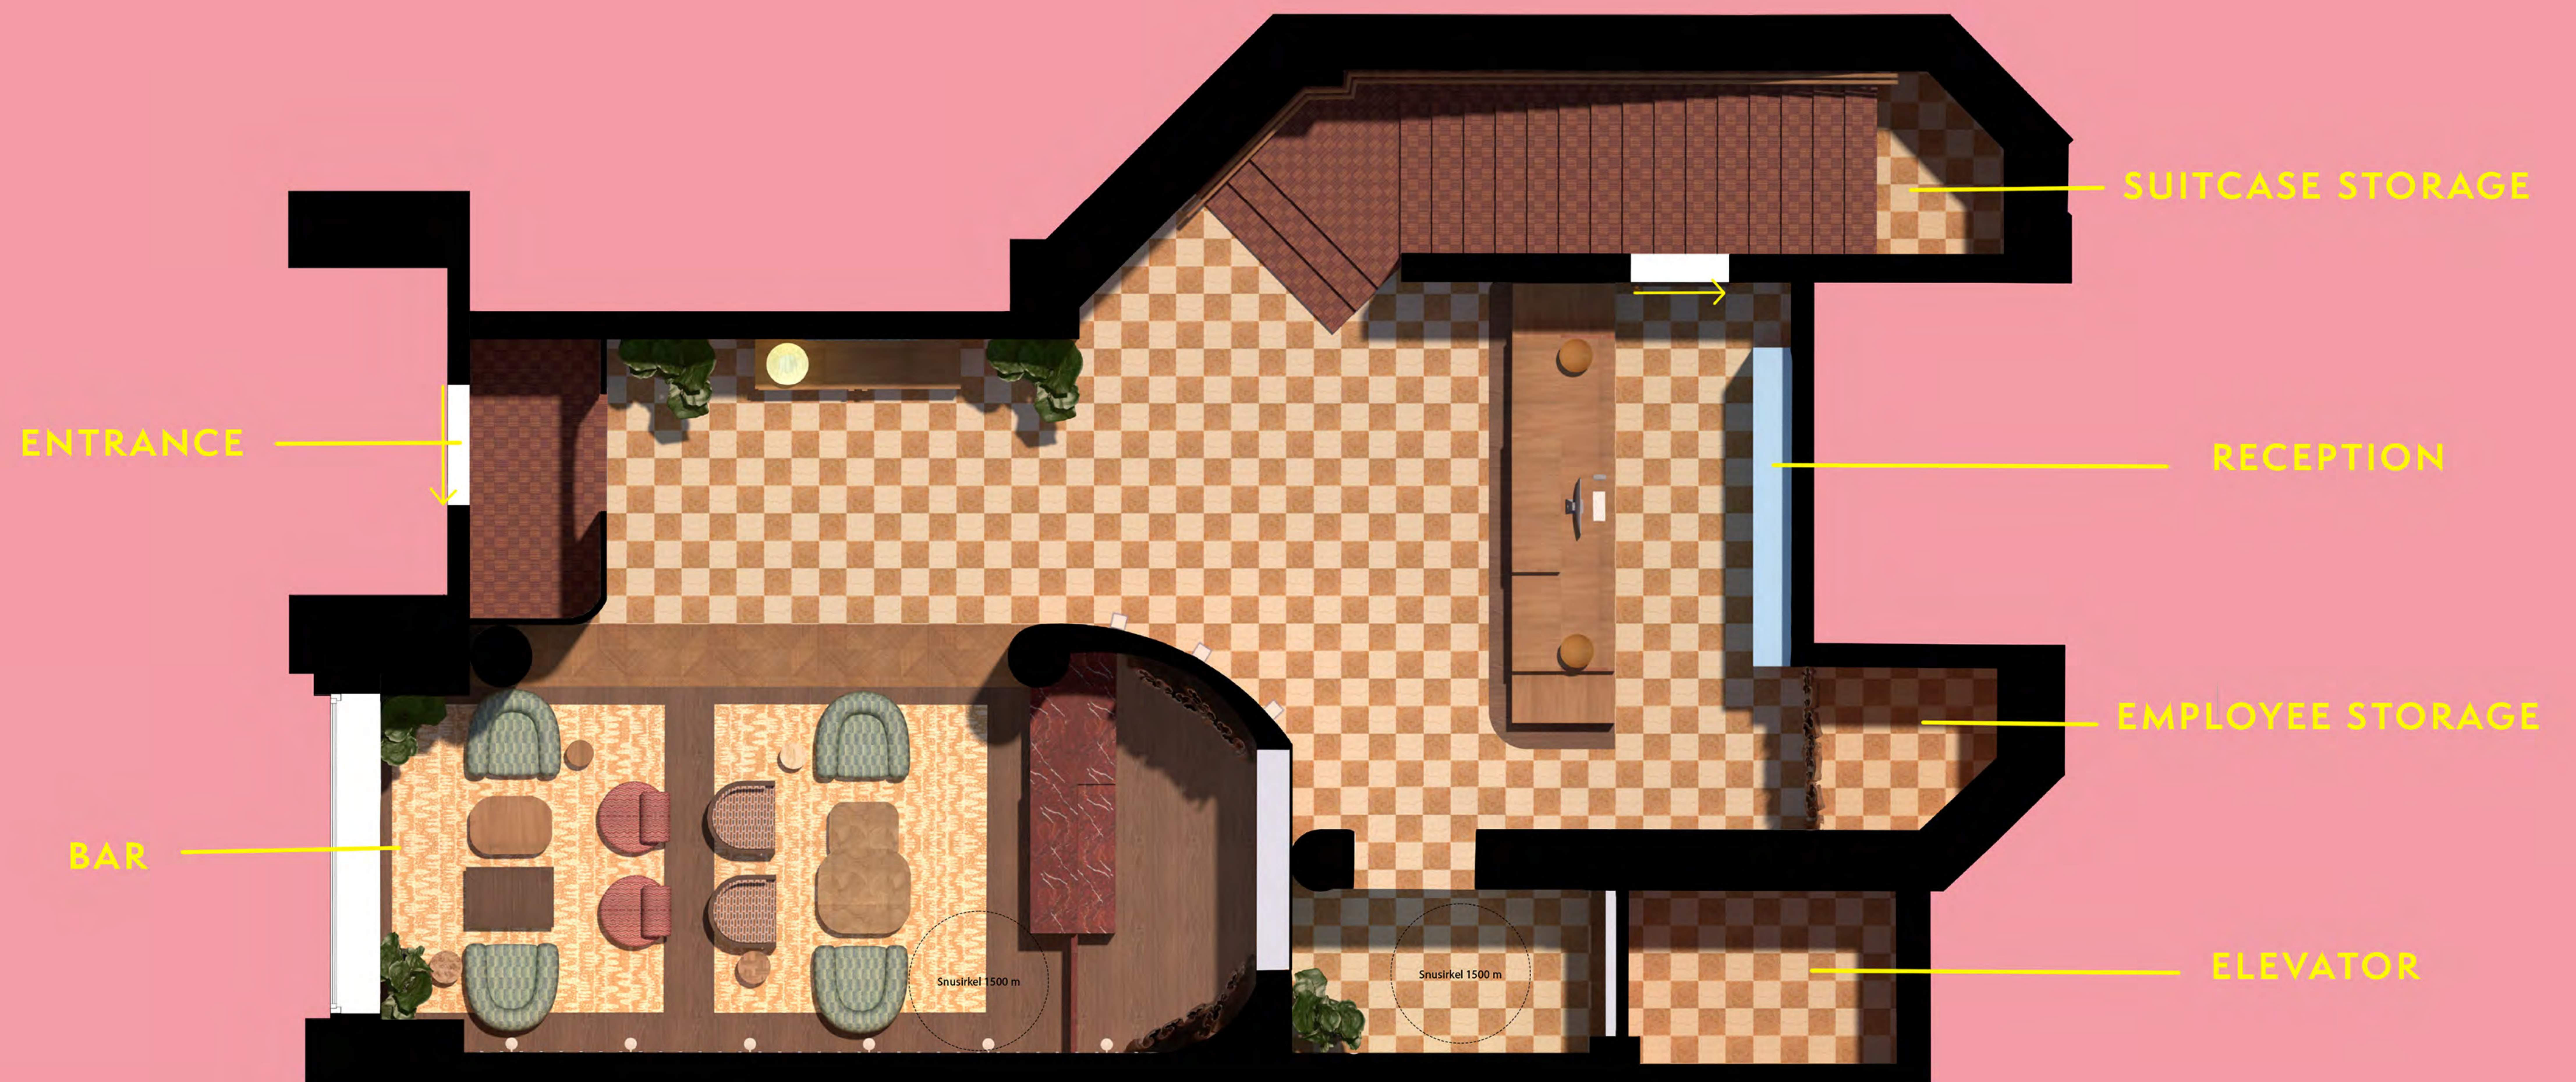

Hotel Color

ACCIDENTLY WES ANDERSON

INSPIRED BY NORWEGIAN SUNSET

Hotel Calor

THE RECEPTION

SCALE 1:50

Hotel Calor

THE BAR ENTRANCE

Hotel Calor

THE BAR

Hotel Calor

THE ENTRANCE

Hotel Calor

THE RECEPTION

Hotel Calor

THE RECEPTION ENTRANCE

PRINSIPPLE SKETCH RECEPTION DESK

SCALE 1:20

A. SECTION FRONT

B. SECTION BACK

FRONT
Arte Selva,
Behangwereld.nl,
Vinyl wallpaper

WORKTOP
Adagio,
Querkusdecospan.com,
Oak

PLINTH
Rojo,
Marazzigroup.com,
Marble

THE BATHROOM