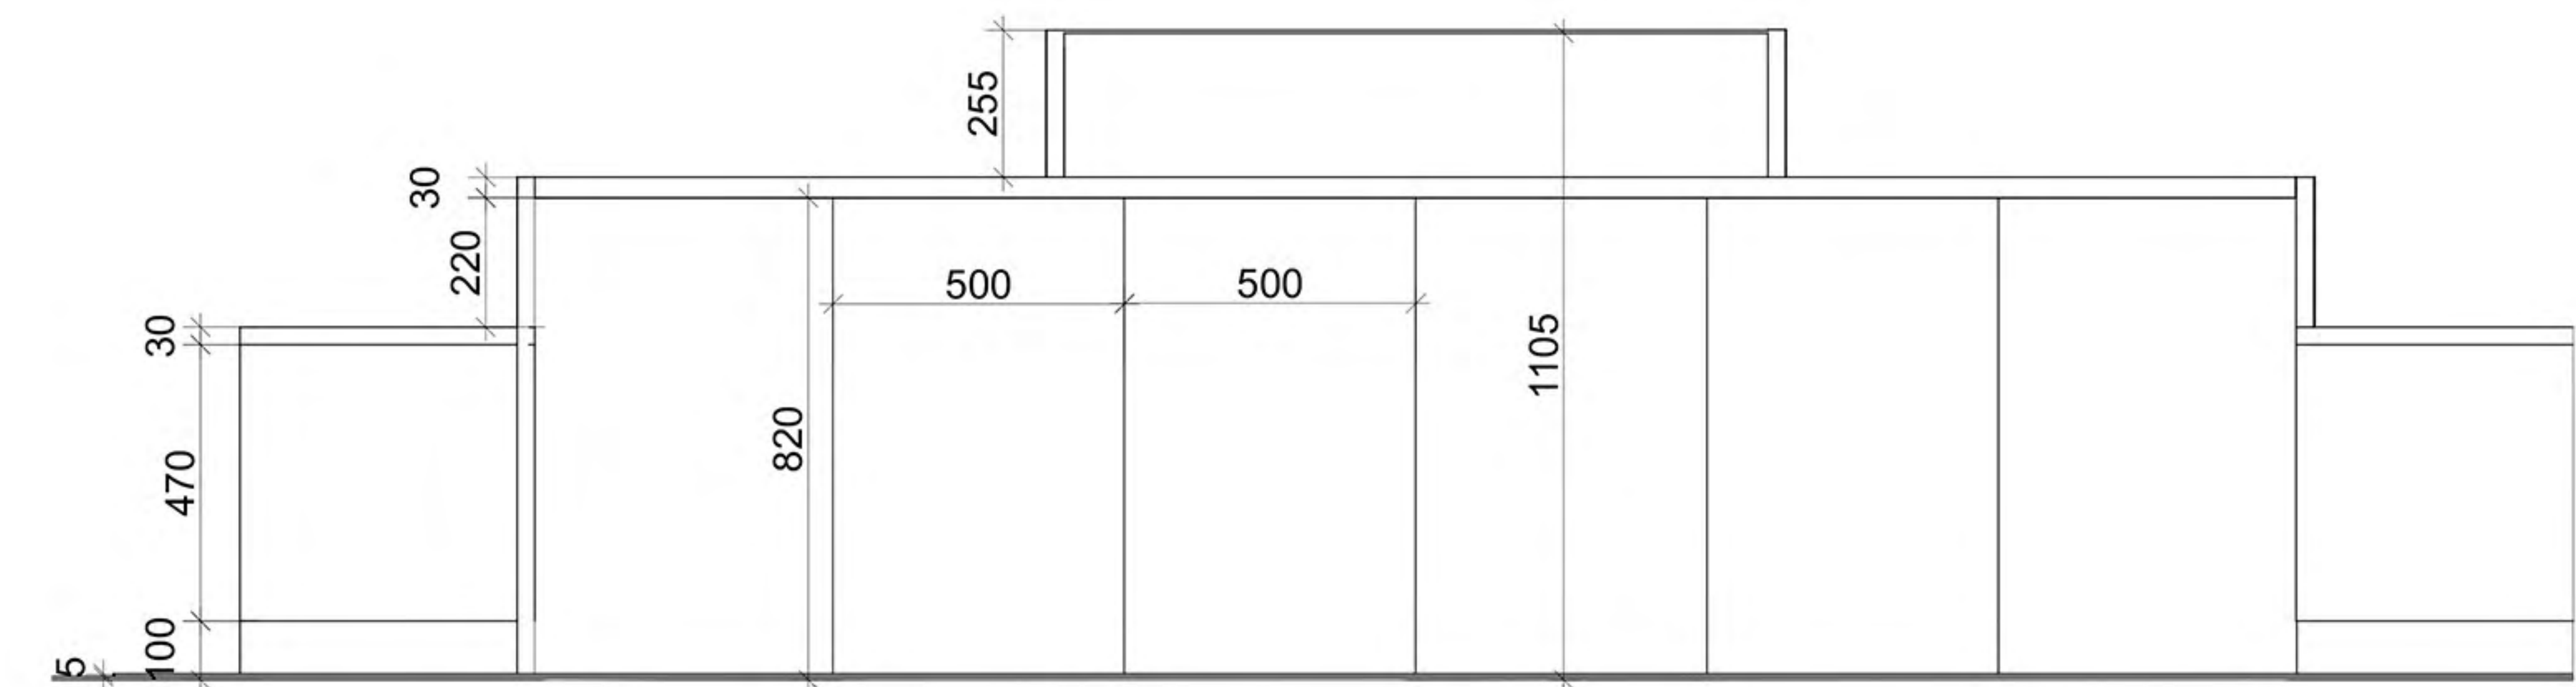

PRINSIPPLE SKETCH RECEPTION DESK

SCALE 1:20

A. SECTION FRONT

B. SECTION BACK

FRONT
Arte Selva,
Behangwereld.nl,
Vinyl wallpaper

WORKTOP
Adagio,
Querkusdecospan.com,
Oak

PLINTH
Rojo,
Marazzigroup.com,
Marble