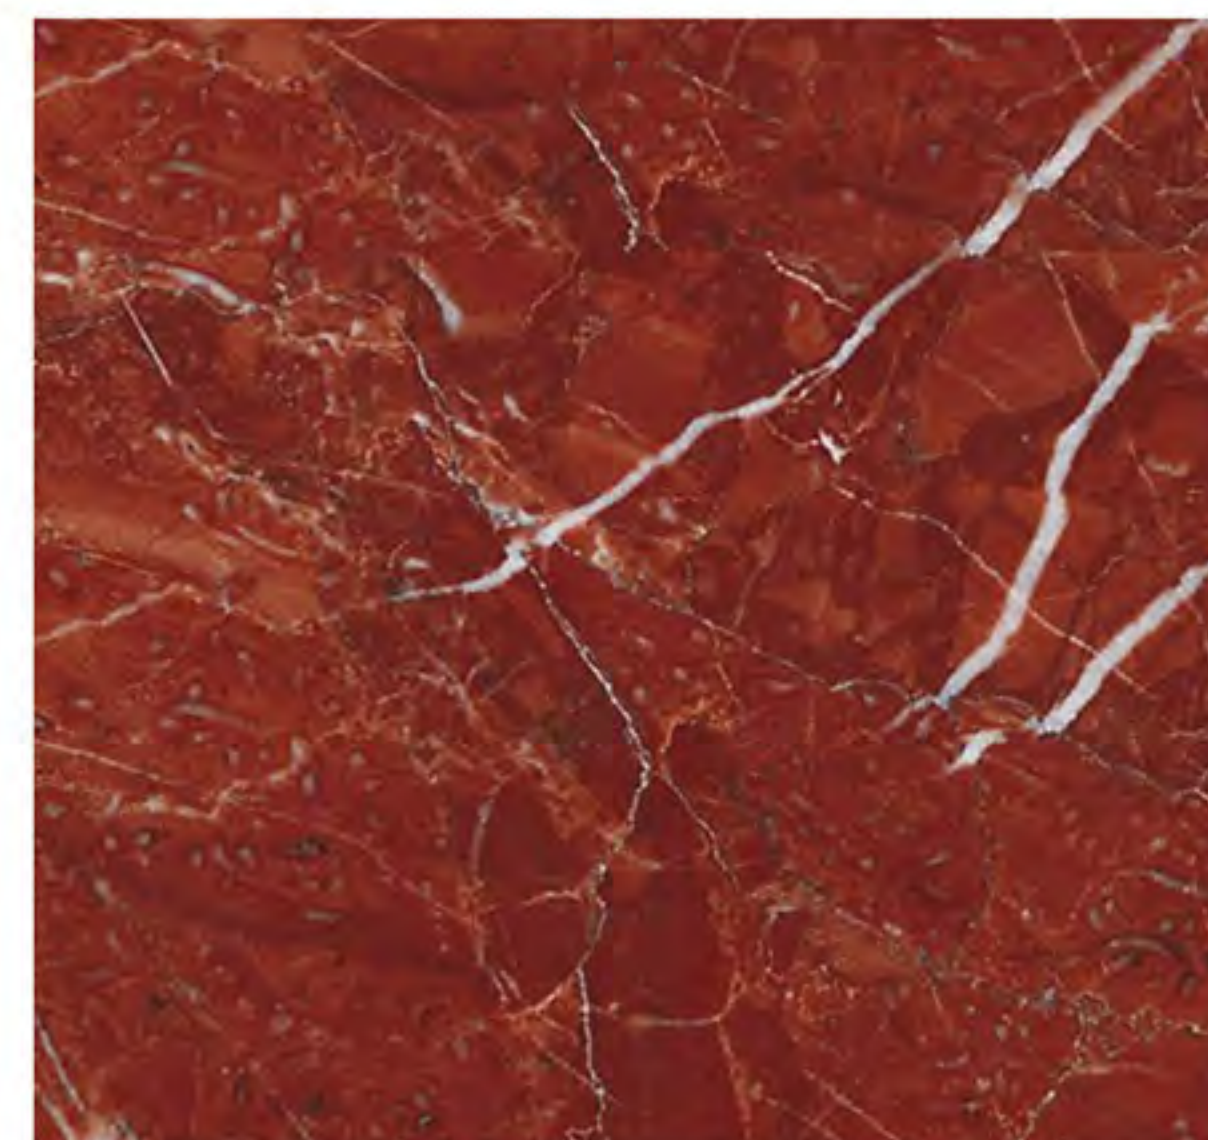

PRINSIPPLE SKETCH RECEPTION DESK

SCALE 1:20

A. SECTION FRONT

B. SECTION BACK

FRONT
Arte Selva,
Behangwereld.nl,
Vinyl wallpaper

WORKTOP
Adagio,
Querkusdecospan.com,
Oak

PLINTH
Rojo,
Marazzigroup.com,
Marble