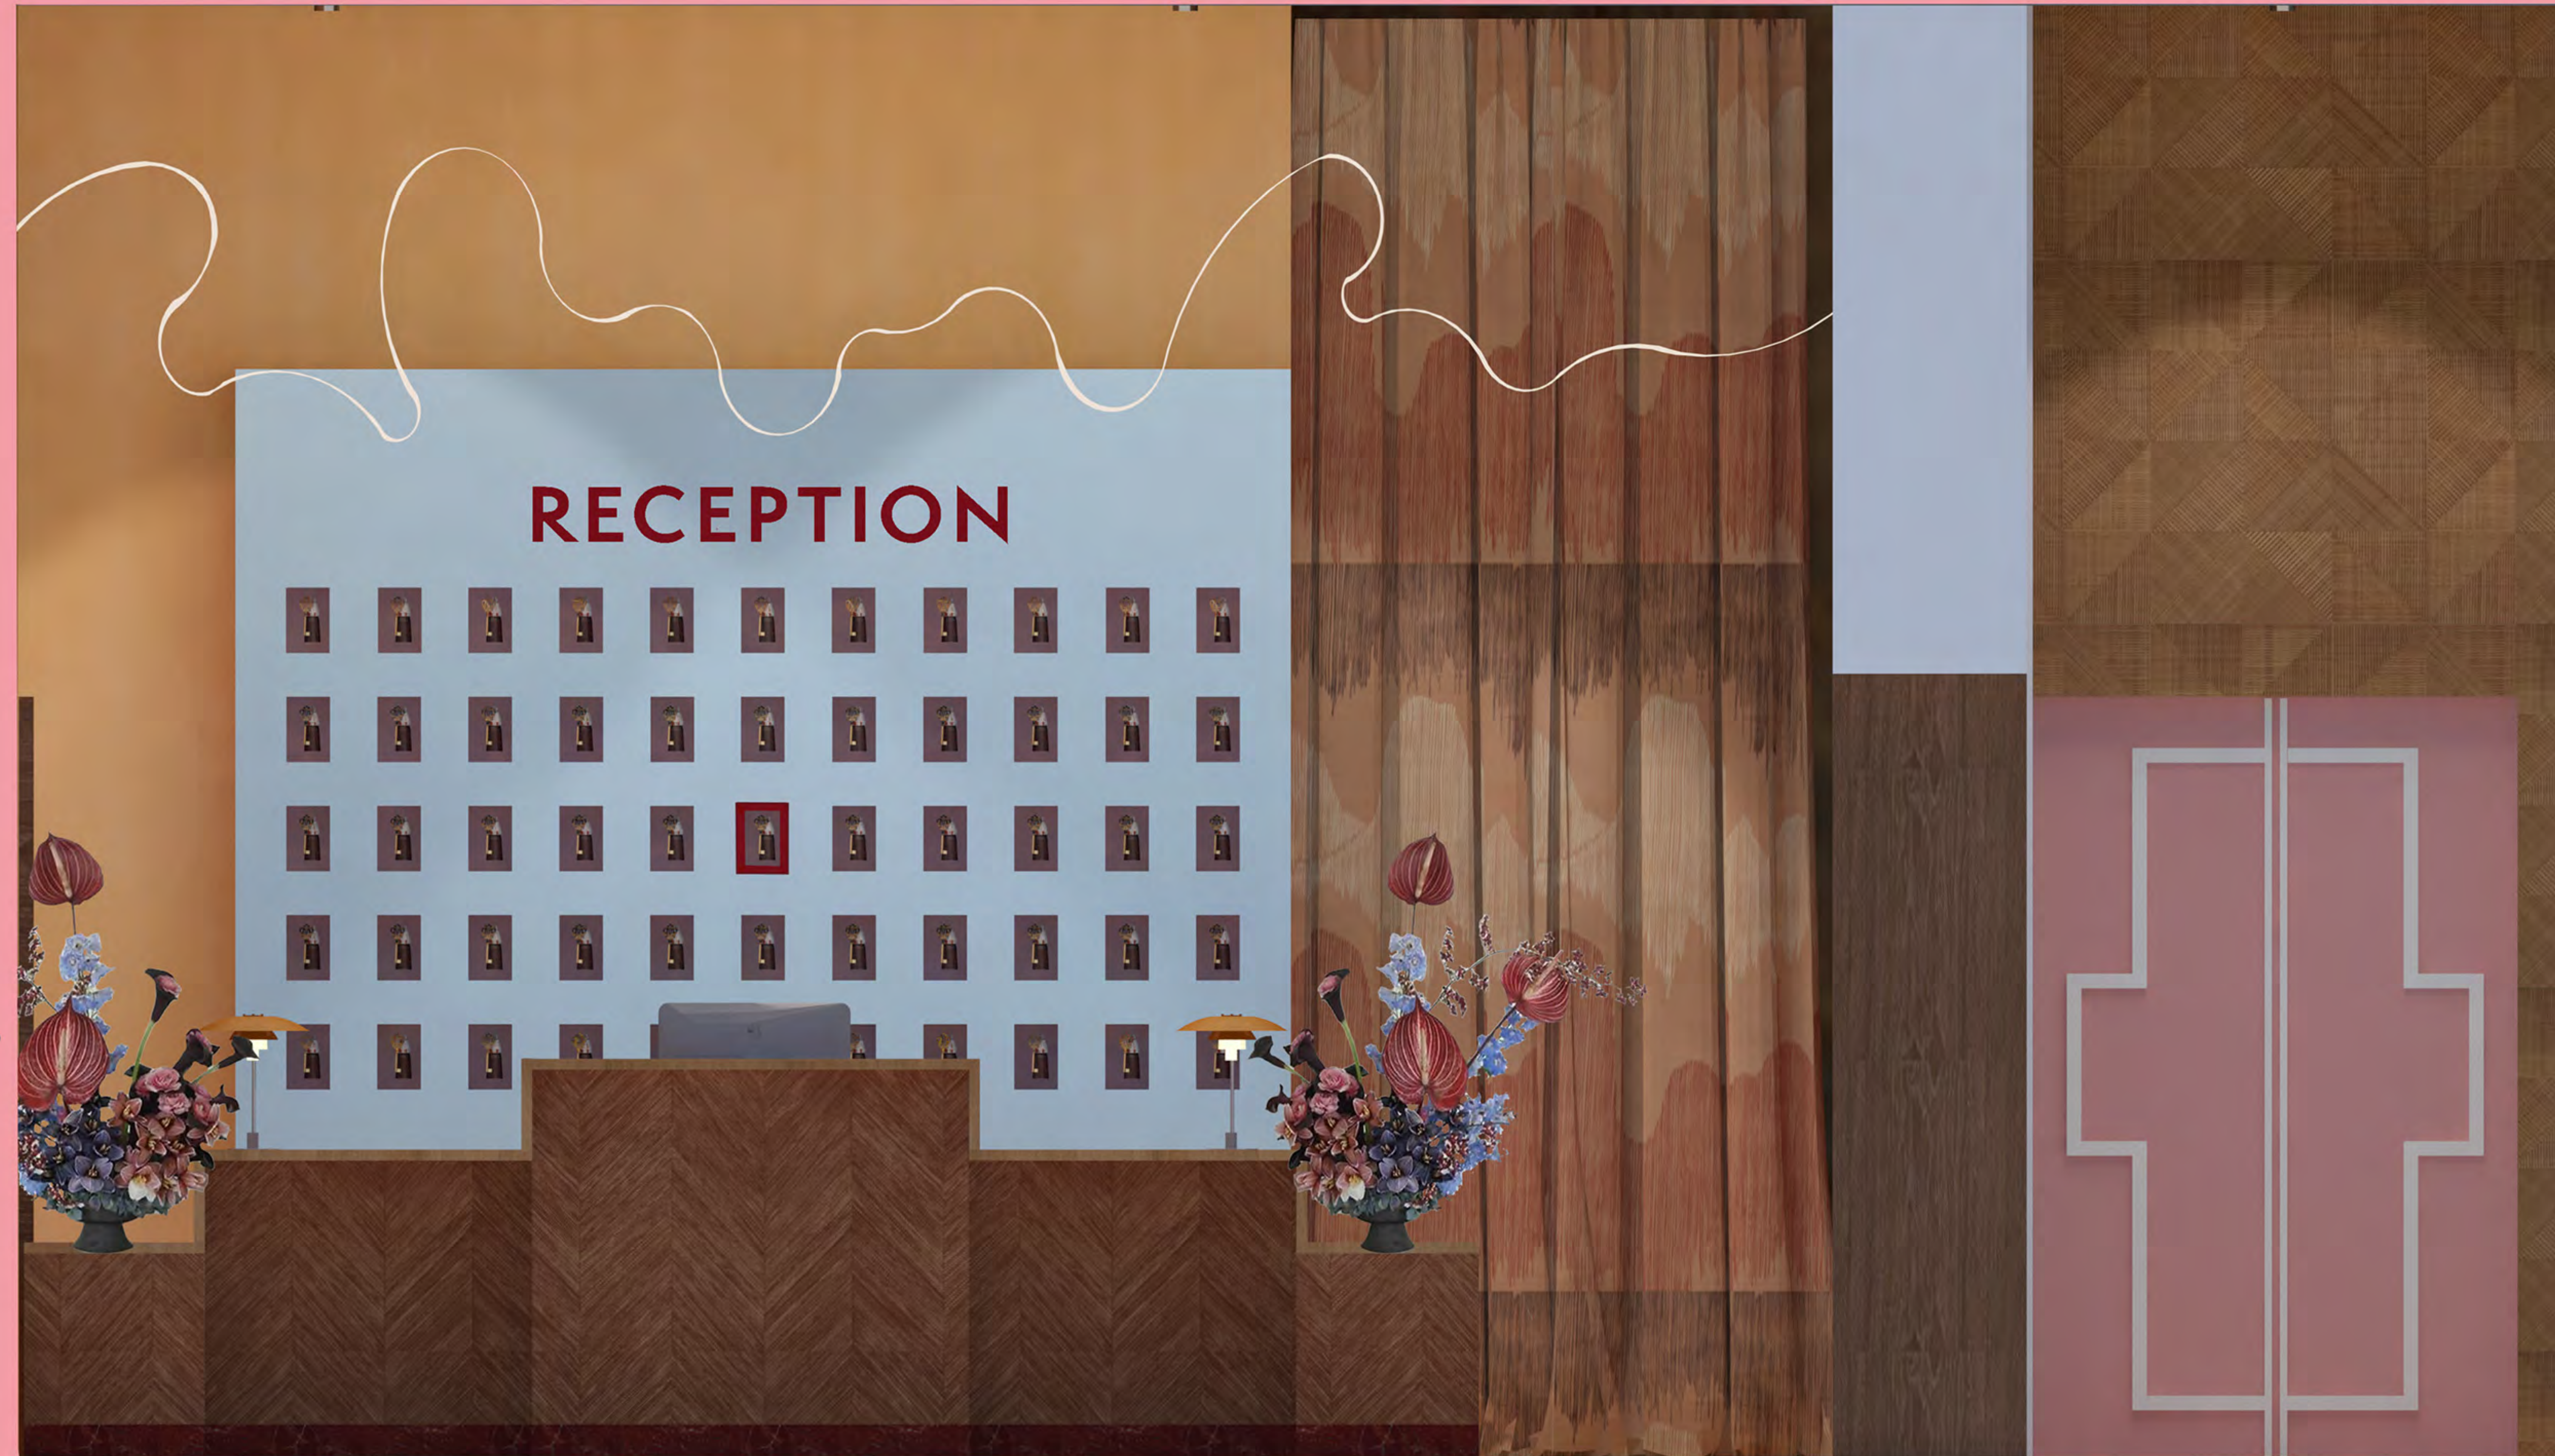

Hotel Calor

THE RECEPTION AND ELEVATOR

ELEVATION

SCALE 1:20