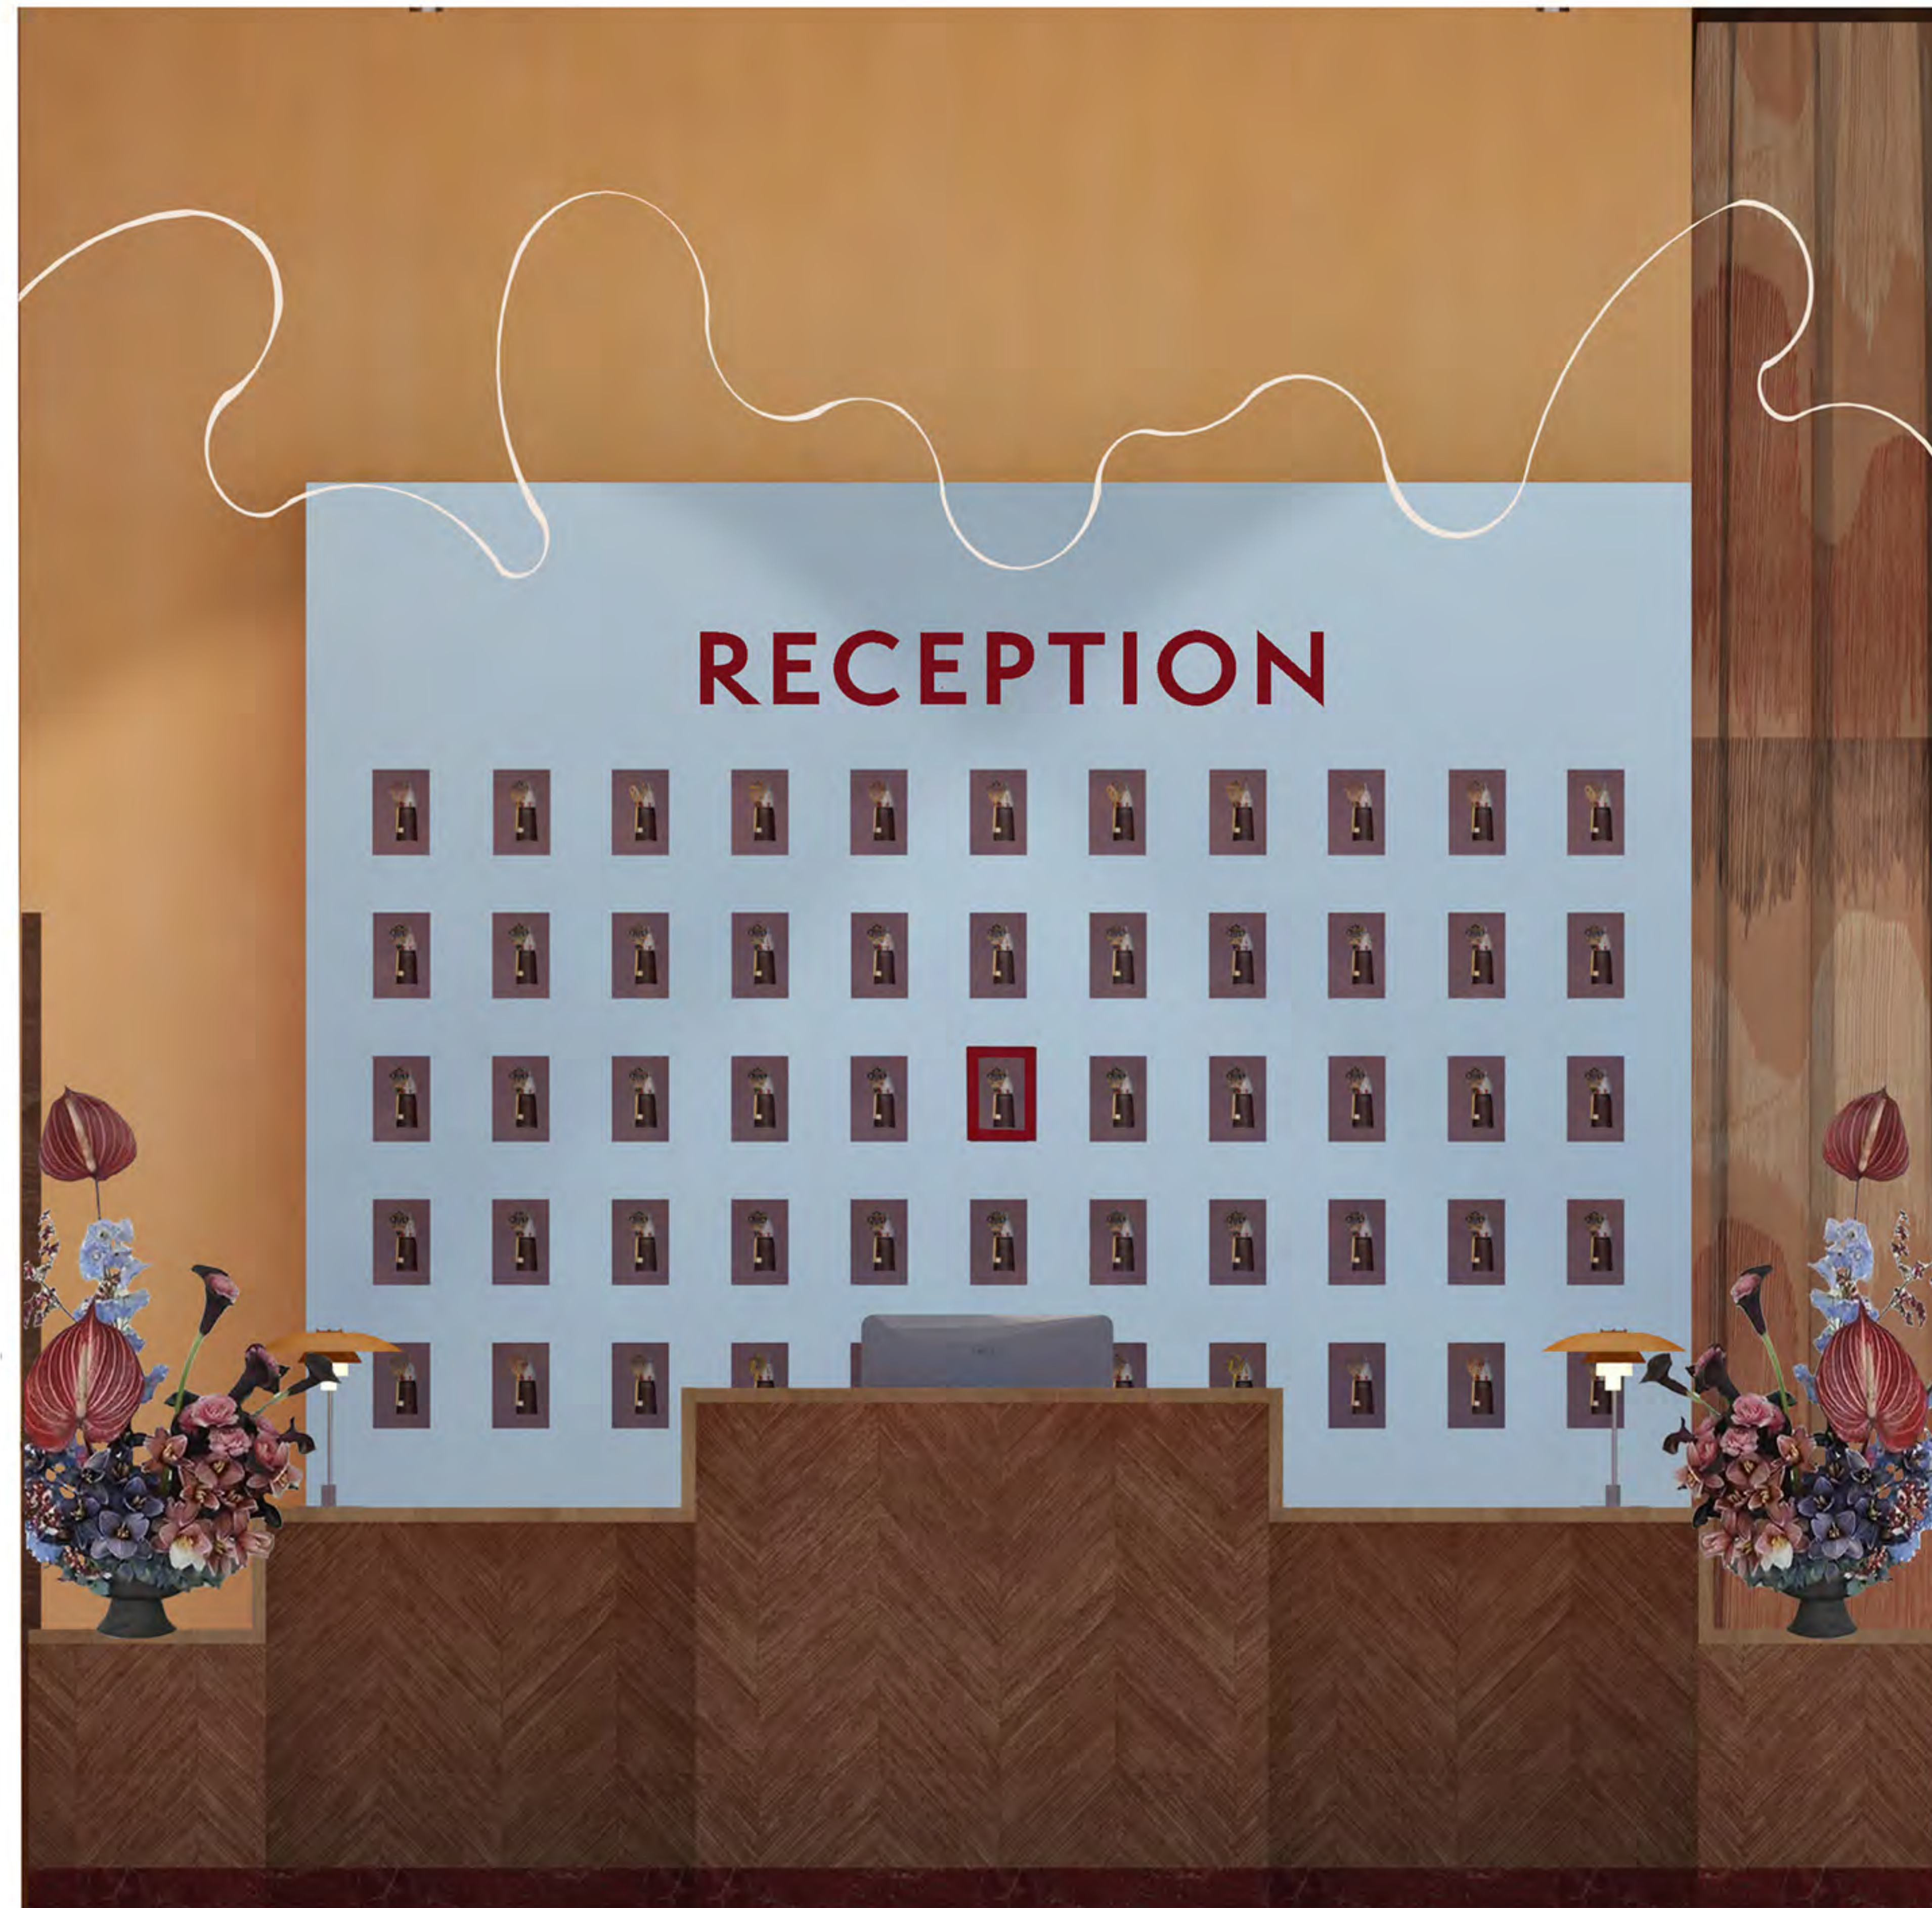

PRINSIPPLE SKETCH RECEPTION DESK

SCALE 1:20

A. SECTION FRONT

B. SECTION BACK

FRONT
Arte Selva,
Behangwereld.nl,
Vinyl wallpaper

WORKTOP
Adagio,
Querkusdecospan.com,
Oak

PLINTH
Rojo,
Marazzigroup.com,
Marble