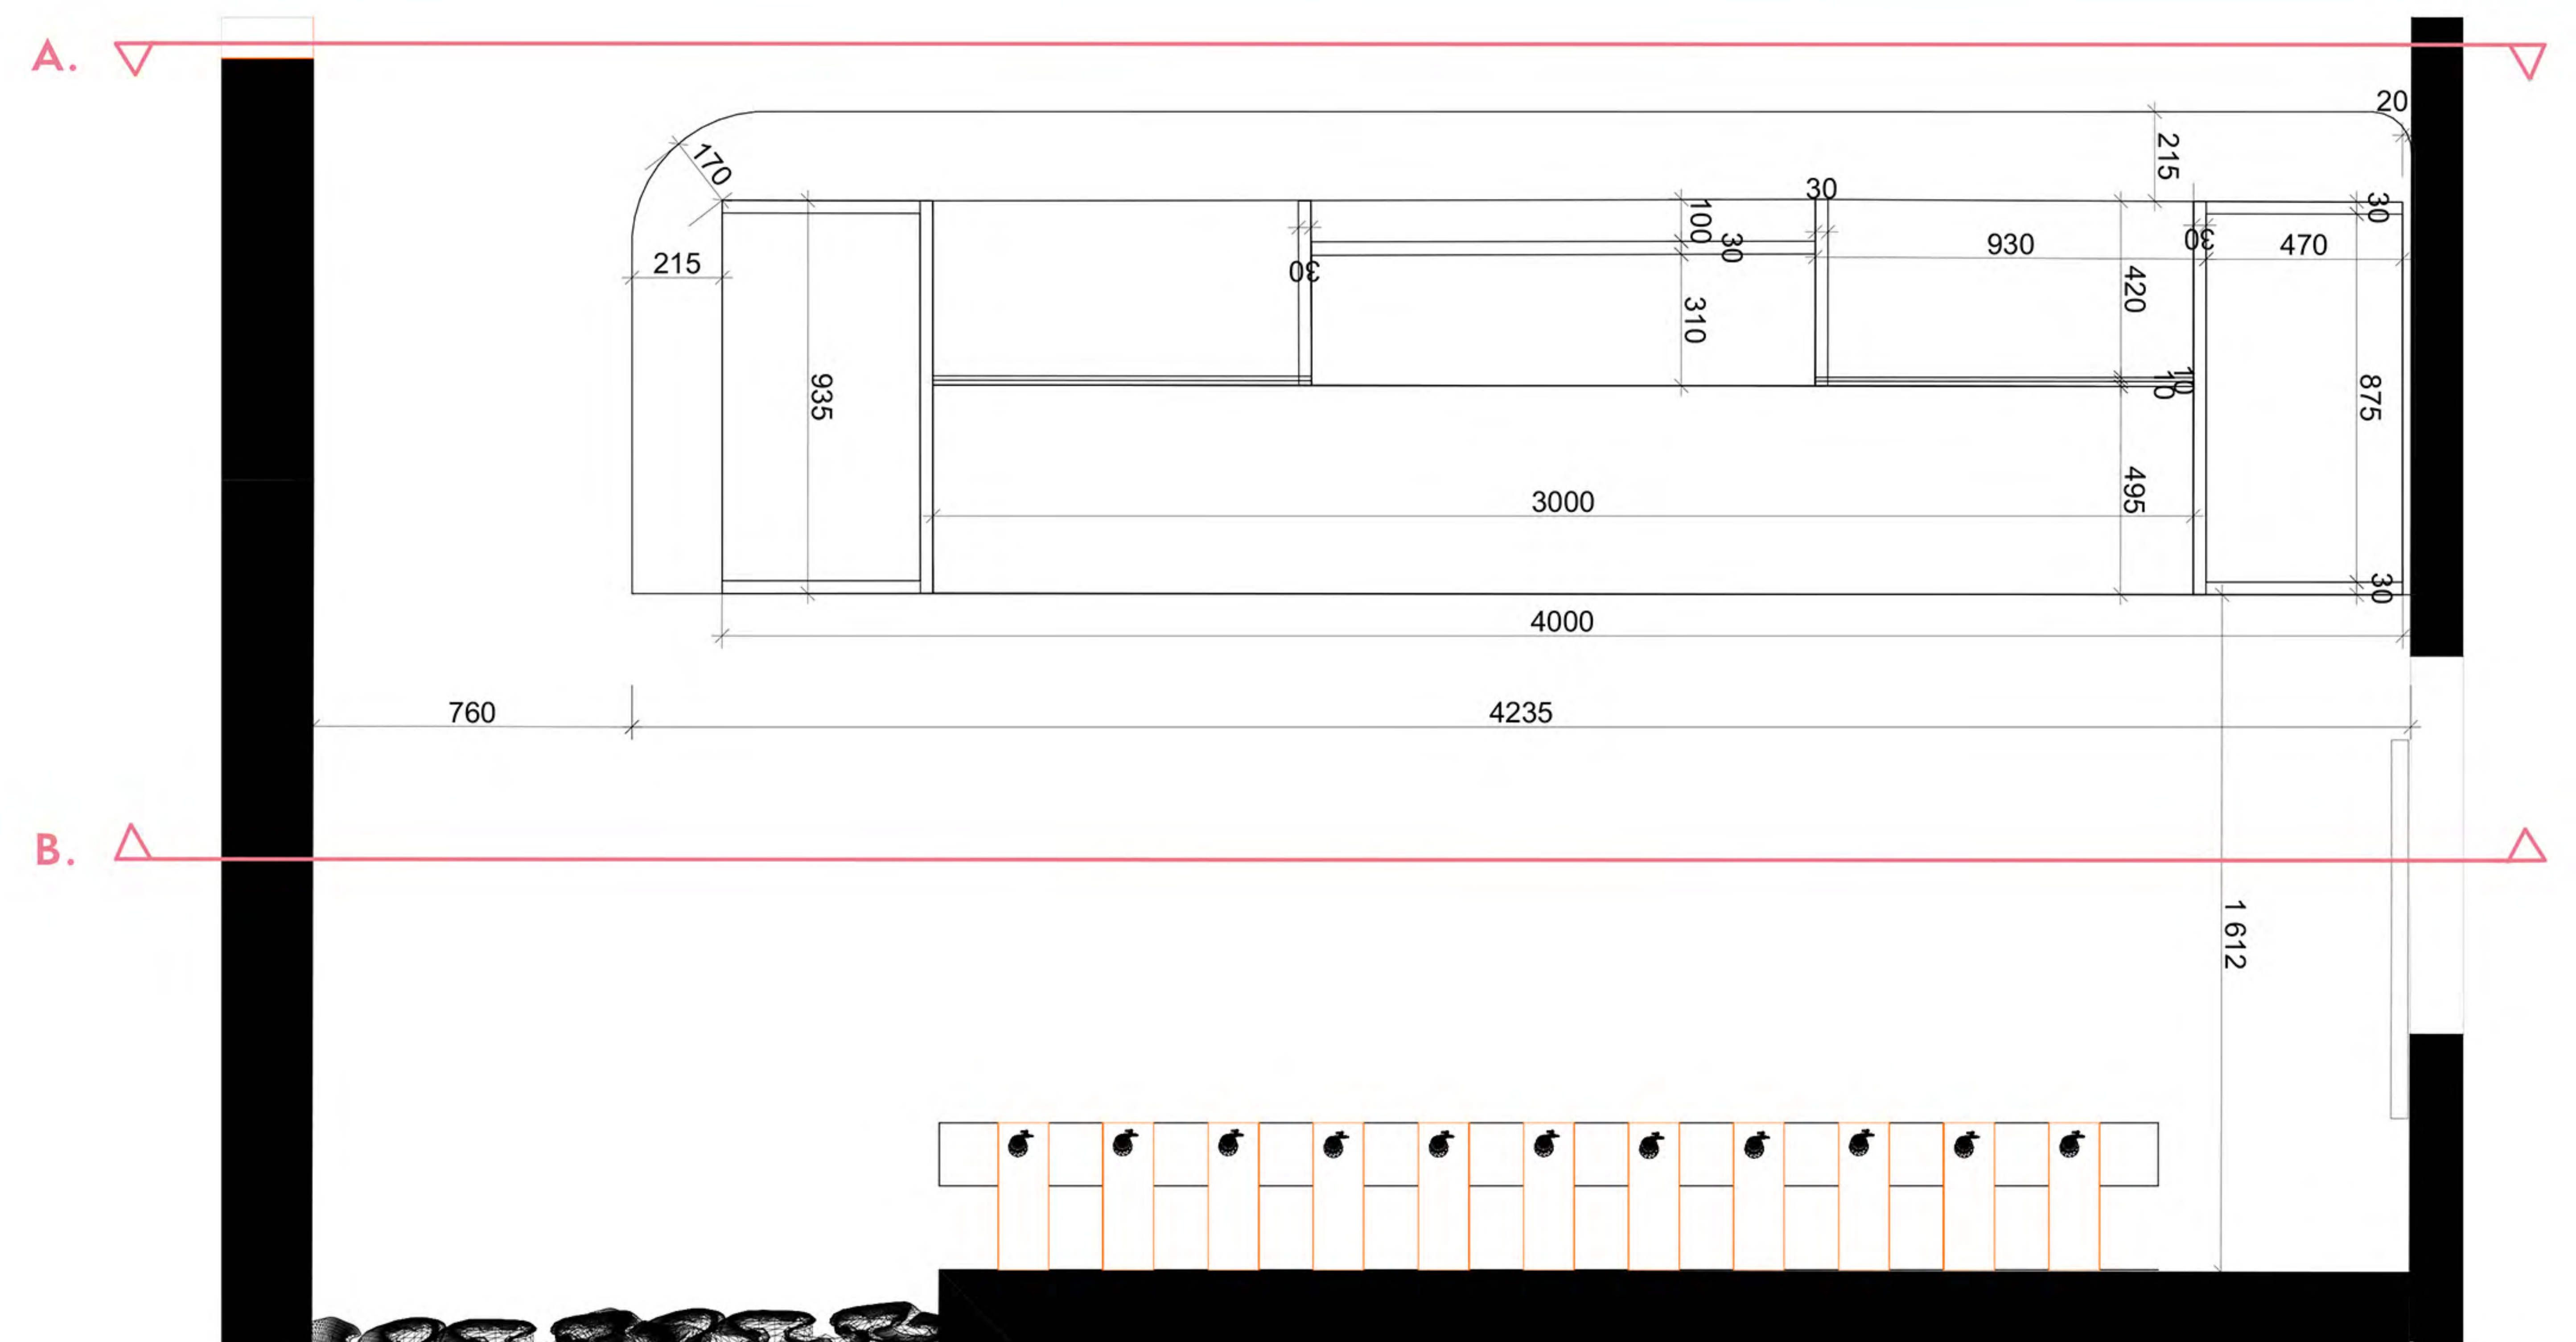

PRINSIPPLE SKETCH RECEPTION DESK

SCALE 1:20

A. SECTION FRONT

B. SECTION BACK

FRONT
Arte Selva,
Behangwereld.nl,
Vinyl wallpaper

WORKTOP
Adagio,
Querkusdecospan.com,
Oak

PLINTH
Rojo,
Marazzigroup.com,
Marble

THE BATHROOM