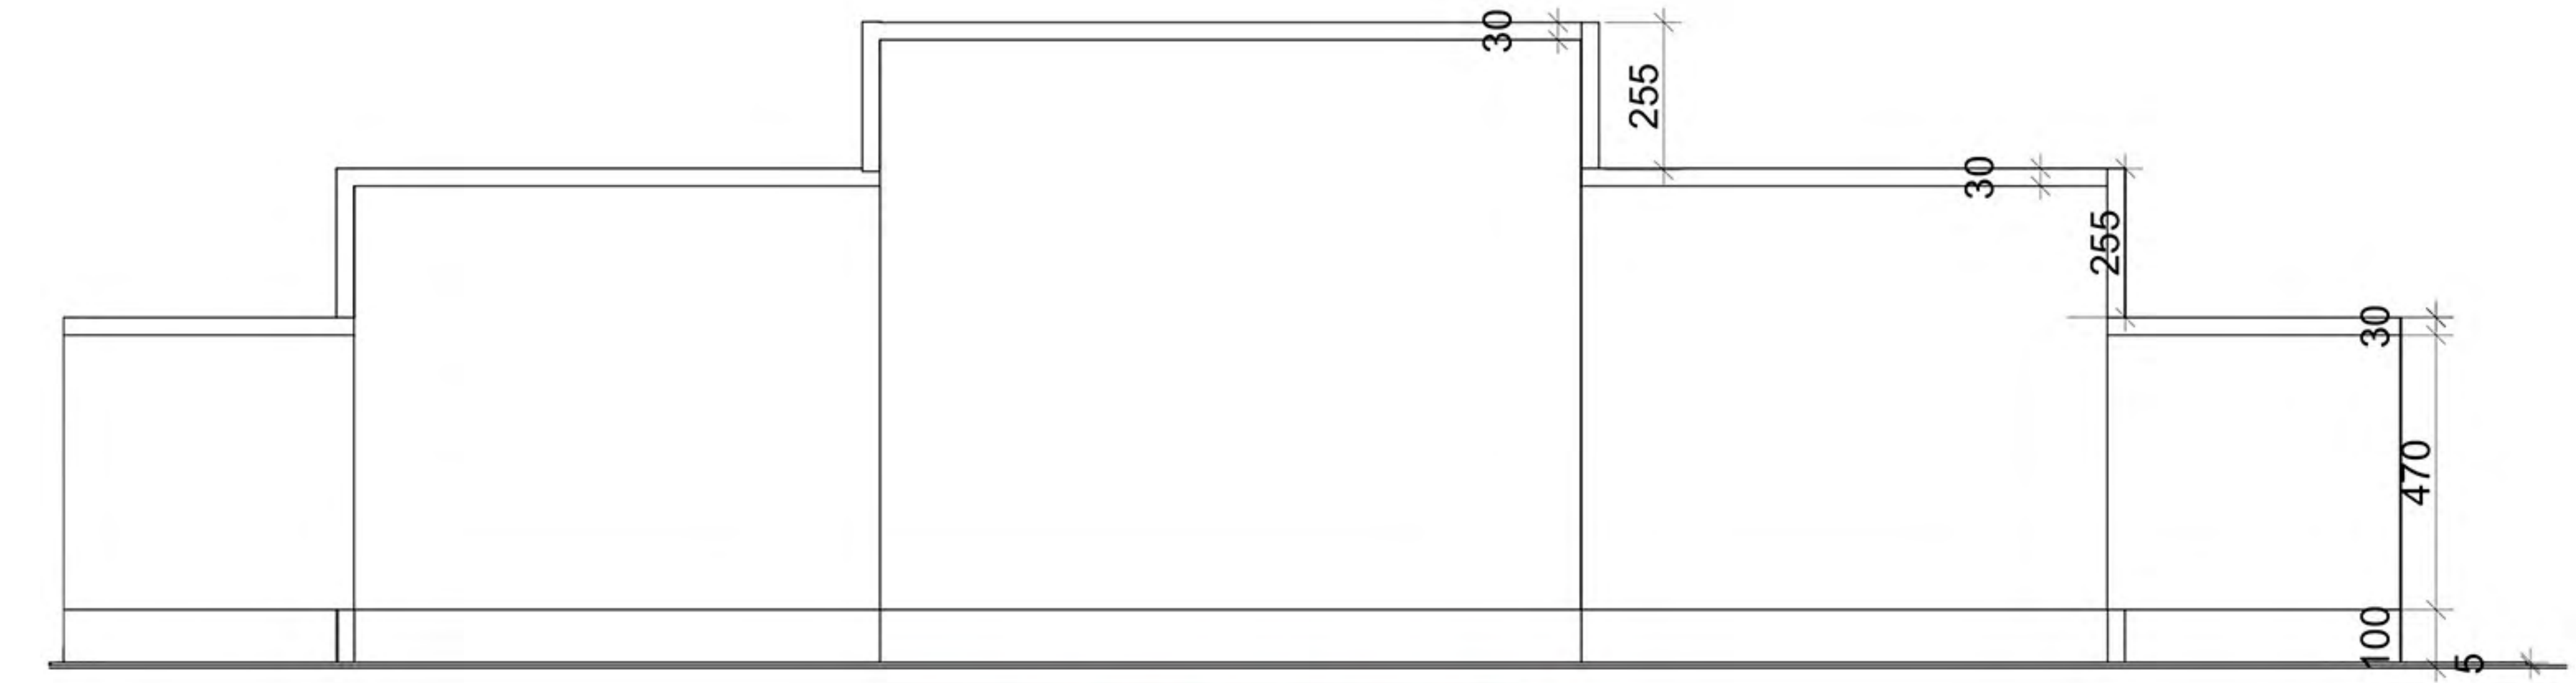

PRINSIPPLE SKETCH RECEPTION DESK

SCALE 1:20

A. SECTION FRONT

B. SECTION BACK

FRONT
Arte Selva,
Behangwereld.nl,
Vinyl wallpaper

WORKTOP
Adagio,
Querkusdecospan.com,
Oak

PLINTH
Rojo,
Marazzigroup.com,
Marble